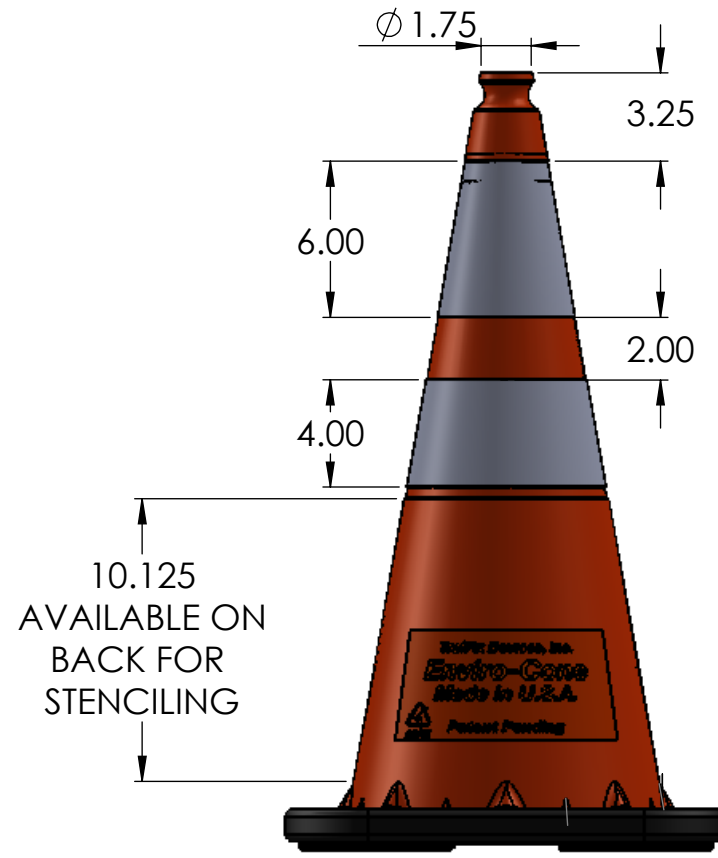

UNLESS OTHERWISE SPECIFIED:
 ALL DIMENSIONS ARE IN INCHES[mm].
 TOLERANCES:
 FRACTIONAL: X/X \pm 1/16" [1.6mm]
 DECIMAL: X.X \pm .0625"
 X.XX \pm .032"
 X.XXX \pm .015"
 DEGREES: \pm 0.5°

TITLE: ENVIRO-CONE 18IN SPECIFICATIONS		
SIZE B	DWG. NO. 16018-SPEC	REV A
		SHEET 1 OF 1

3. Operating Temperature Range: -40 to +180 degrees Fahrenheit
 2. All dimensions are in inches
 1. Colors available in Orange and Lime Green
NOTE: UNLESS OTHERWISE SPECIFIED

7# AND 10# RUBBER BASE

12# RUBBER BASE

ENVIRO-CONE 28IN NO SHEETING

ENVIRO-CONE 28IN U.S. SHEETING

Email: sales@absorbentsonline.com
Toll Free: (800) 869-9633

UNLESS OTHERWISE SPECIFIED:
ALL DIMENSIONS ARE IN INCHES[mm].
TOLERANCES:
FRACTIONAL: X/X ± 1/16" [1.6mm]
DECIMAL: X.X ± .0625"
X.XX ± .032"
X.XXX ± .015"
DEGREES: ± 0.5°

TITLE:
ENVIRO-CONE 28IN SPECIFICATIONS

DRAWN BY: CHRIS JAIME
CHECKED BY: GM
APPROVED BY: GM
DATE: 11/19/14
DATE: 11/19/14
DATE: 11/19/14

SIZE **B** DWG. NO. 16028-SPEC REV **A**

SHEET 1 OF 1

- 3. Operating Temperature Range: -40 TO +180 degrees Fahrenheit
 - 2. All dimensions are in inches
 - 1. Colors available in Orange and Lime Green
- NOTES: UNLESS OTHERWISE SPECIFIED**