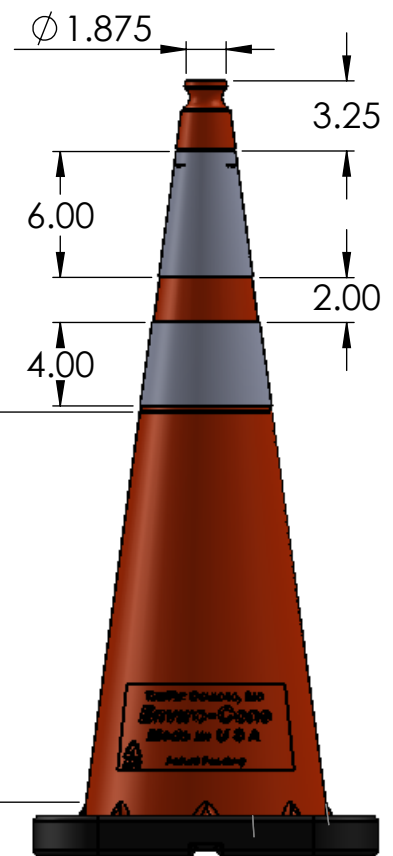

UNLESS OTHERWISE SPECIFIED:
 ALL DIMENSIONS ARE IN INCHES[mm].
 TOLERANCES:
 FRACTIONAL: X/X \pm 1/16" [1.6mm]
 DECIMAL: X.X \pm .0625"
 X.XX \pm .032"
 X.XXX \pm .015"
 DEGREES: \pm 0.5°

TITLE: ENVIRO-CONE 18IN SPECIFICATIONS		
SIZE B	DWG. NO. 16018-SPEC	REV A
		SHEET 1 OF 1

TITLE:
ENVIRO-CONE 28IN SPECIFICATIONS

DRAWN BY: CHRIS JAIME
CHECKED BY: GM
APPROVED BY: GM
DATE: 11/19/14
DATE: 11/19/14
DATE: 11/19/14

SIZE **B** DWG. NO. 16028-SPEC REV **A**

SHEET 1 OF 1

- 3. Operating Temperature Range: -40 TO +180 degrees Fahrenheit
 - 2. All dimensions are in inches
 - 1. Colors available in Orange and Lime Green
- NOTES: UNLESS OTHERWISE SPECIFIED**

APPROX. 15.75

APPROX. 15.75

7# AND 10# RUBBER BASE

ENVIRO-CONE RUBBER BASE- 7#

APPROX. 1.50

ENVIRO-CONE RUBBER BASE- 10#

APPROX. 1.875

APPROX. 16.75

APPROX. 16.75

12# RUBBER BASE

ENVIRO-CONE RUBBER BASE- 12#

APPROX. 1.875

APPROX. 12.00

36.00 ± 0.125

ENVIRO-CONE 36IN NO SHEETING

19.125 AVAILABLE ON BACK FOR STENCILING