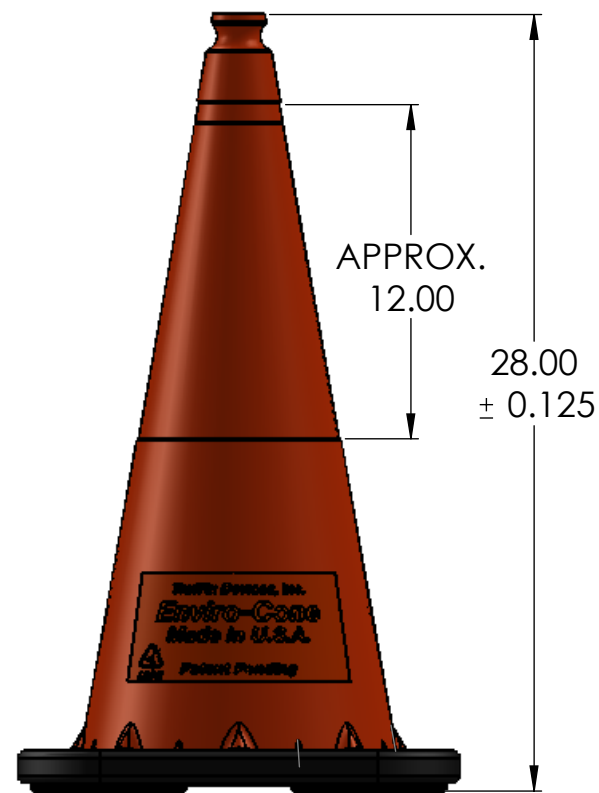

UNLESS OTHERWISE SPECIFIED:
 ALL DIMENSIONS ARE IN INCHES[mm].
 TOLERANCES:
 FRACTIONAL: X/X \pm 1/16" [1.6mm]
 DECIMAL: X.X \pm .0625"
 X.XX \pm .032"
 X.XXX \pm .015"
 DEGREES: \pm 0.5°

TITLE: ENVIRO-CONE 18IN SPECIFICATIONS		
SIZE B	DWG. NO. 16018-SPEC	REV A
		SHEET 1 OF 1

3. Operating Temperature Range: -40 to +180 degrees Fahrenheit
 2. All dimensions are in inches
 1. Colors available in Orange and Lime Green
NOTE: UNLESS OTHERWISE SPECIFIED

7# AND 10# RUBBER BASE

12# RUBBER BASE

ENVIRO-CONE 28IN NO SHEETING

ENVIRO-CONE 28IN U.S. SHEETING

Email: sales@absorbentsonline.com
Toll Free: (800) 869-9633

UNLESS OTHERWISE SPECIFIED:
ALL DIMENSIONS ARE IN INCHES[mm].
TOLERANCES:
FRACTIONAL: X/X ± 1/16" [1.6mm]
DECIMAL: X.X ± .0625"
X.XX ± .032"
X.XXX ± .015"
DEGREES: ± 0.5°

TITLE:
ENVIRO-CONE 28IN SPECIFICATIONS

DRAWN BY: CHRIS JAIME
CHECKED BY: GM
APPROVED BY: GM
DATE: 11/19/14
DATE: 11/19/14
DATE: 11/19/14

SIZE **B** DWG. NO. 16028-SPEC REV **A**

SHEET 1 OF 1

- 3. Operating Temperature Range: -40 TO +180 degrees Fahrenheit
 - 2. All dimensions are in inches
 - 1. Colors available in Orange and Lime Green
- NOTES: UNLESS OTHERWISE SPECIFIED**