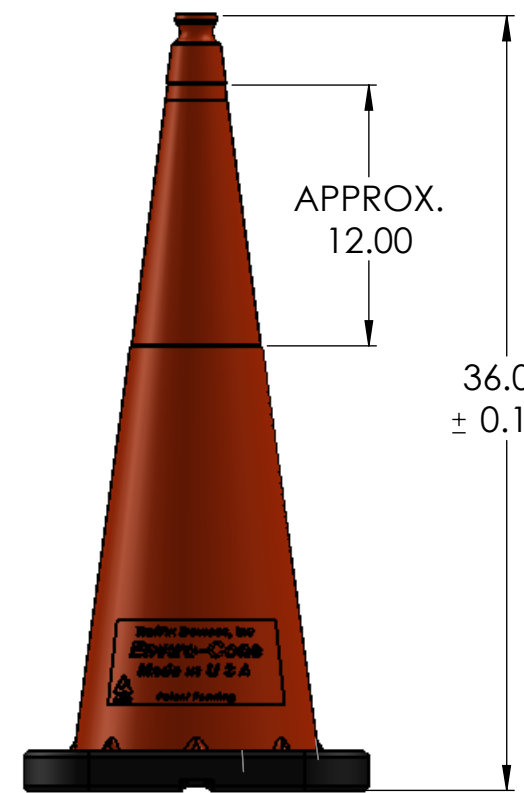

APPROX. 15.75

APPROX. 15.75

7# AND 10# RUBBER BASE

ENVIRO-CONE RUBBER BASE- 7#

APPROX. 1.50

ENVIRO-CONE RUBBER BASE- 10#

APPROX. 1.875

APPROX. 16.75

APPROX. 16.75

12# RUBBER BASE

ENVIRO-CONE RUBBER BASE- 12#

APPROX. 1.875

APPROX. 12.00

36.00 ± 0.125

ENVIRO-CONE 36IN NO SHEETING

19.125 AVAILABLE ON BACK FOR STENCILING