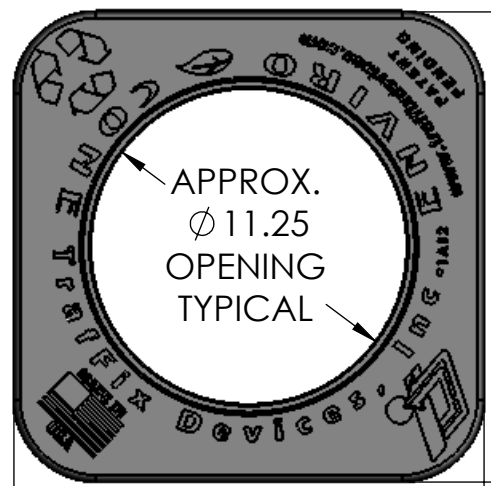

UNLESS OTHERWISE SPECIFIED:
 ALL DIMENSIONS ARE IN INCHES[mm].
 TOLERANCES:
 FRACTIONAL: X/X \pm 1/16" [1.6mm]
 DECIMAL: X.X \pm .0625"
 X.XX \pm .032"
 X.XXX \pm .015"
 DEGREES: \pm 0.5°

TITLE: ENVIRO-CONE 18IN SPECIFICATIONS		
SIZE B	DWG. NO. 16018-SPEC	REV A
		SHEET 1 OF 1

TITLE:
ENVIRO-CONE 28IN SPECIFICATIONS

DRAWN BY: CHRIS JAIME
CHECKED BY: GM
APPROVED BY: GM
DATE: 11/19/14
DATE: 11/19/14
DATE: 11/19/14

SIZE **B** DWG. NO. 16028-SPEC REV **A**

SHEET 1 OF 1

- 3. Operating Temperature Range: -40 TO +180 degrees Fahrenheit
 - 2. All dimensions are in inches
 - 1. Colors available in Orange and Lime Green
- NOTES: UNLESS OTHERWISE SPECIFIED**

APPROX. 15.75

APPROX. 15.75

7# AND 10# RUBBER BASE

ENVIRO-CONE RUBBER BASE- 7#

APPROX. 1.50

ENVIRO-CONE RUBBER BASE- 10#

APPROX. 1.875

APPROX. 16.75