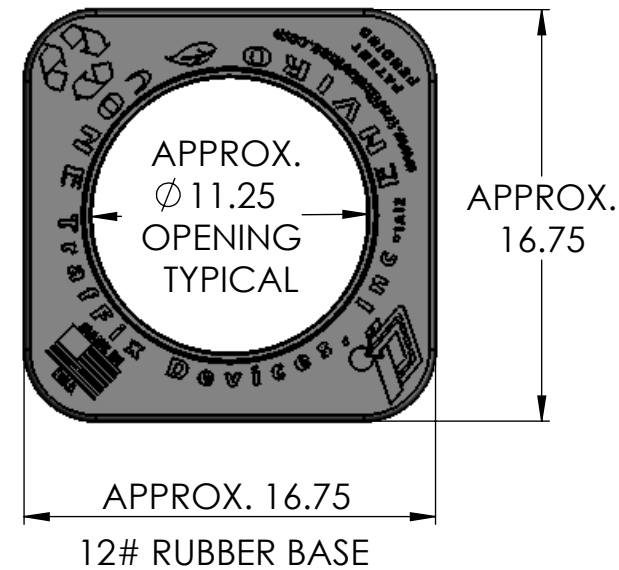

Email: sales@absorbentsonline.com
Toll Free: (800) 869-9633

UNLESS OTHERWISE SPECIFIED:
ALL DIMENSIONS ARE IN INCHES[mm].
TOLERANCES:
FRACTIONAL: X/X ± 1/16" [1.6mm]
DECIMAL: X.X ± .0625"
X.XX ± .032"
X.XXX ± .015"
DEGREES: ± 0.5°

TITLE:
ENVIRO-CONE 28IN SPECIFICATIONS

DRAWN BY: CHRIS JAIME
CHECKED BY: GM
APPROVED BY: GM
DATE: 11/19/14
DATE: 11/19/14
DATE: 11/19/14

SIZE **B** DWG. NO. 16028-SPEC REV **A**

SHEET 1 OF 1

3. Operating Temperature Range: -40 TO +180 degrees Fahrenheit
  2. All dimensions are in inches
  1. Colors available in Orange and Lime Green
2. **NOTES: UNLESS OTHERWISE SPECIFIED**